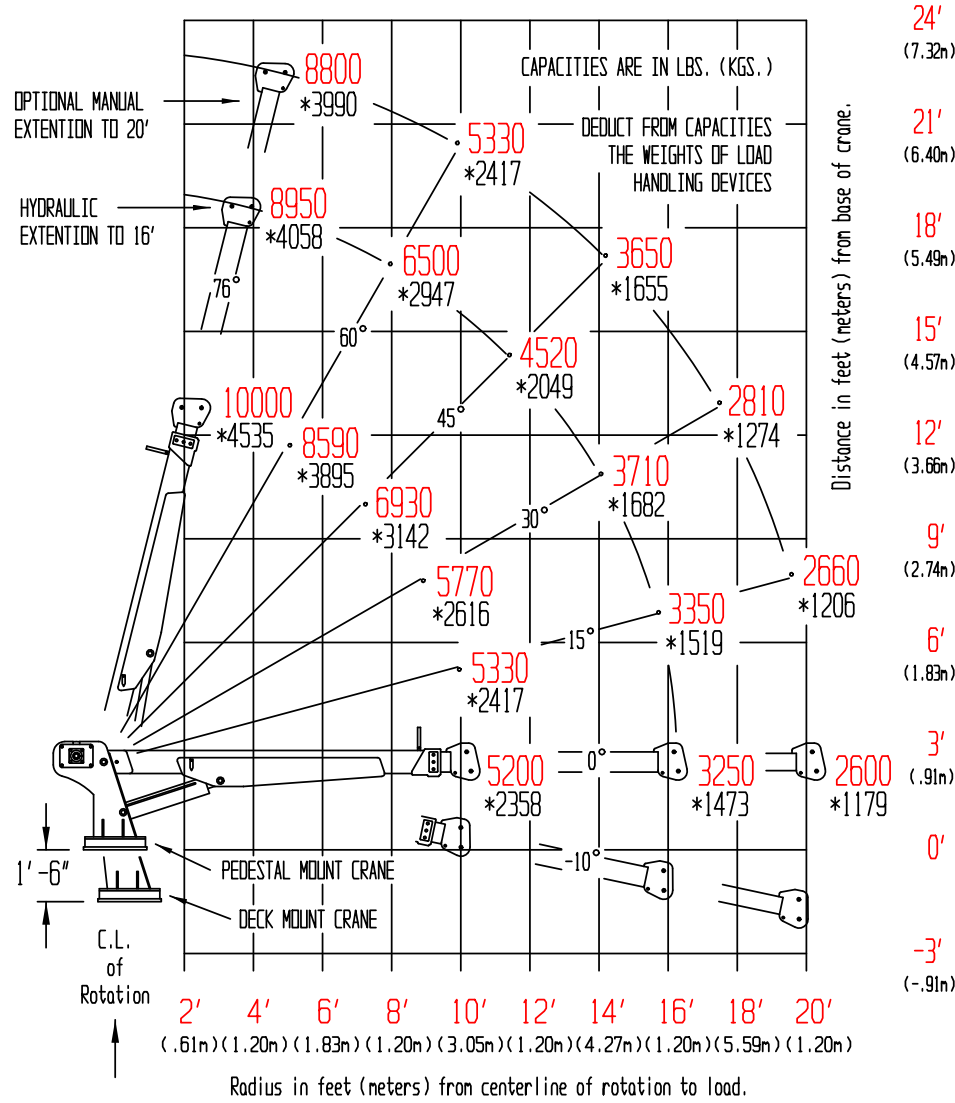

5.25

5216-20 CRANE CAPACITY CHART

52,000 FT/LB
CRANE RATING

MAX SINGLE LINE CAPACITY IS 4300 LBS
FOR GREATER LOADS USE 2 PART LINE

Traintainer

1701 S. 2nd AVE. SHELDON IA. 51201
800-831-8588

PRT# 002258