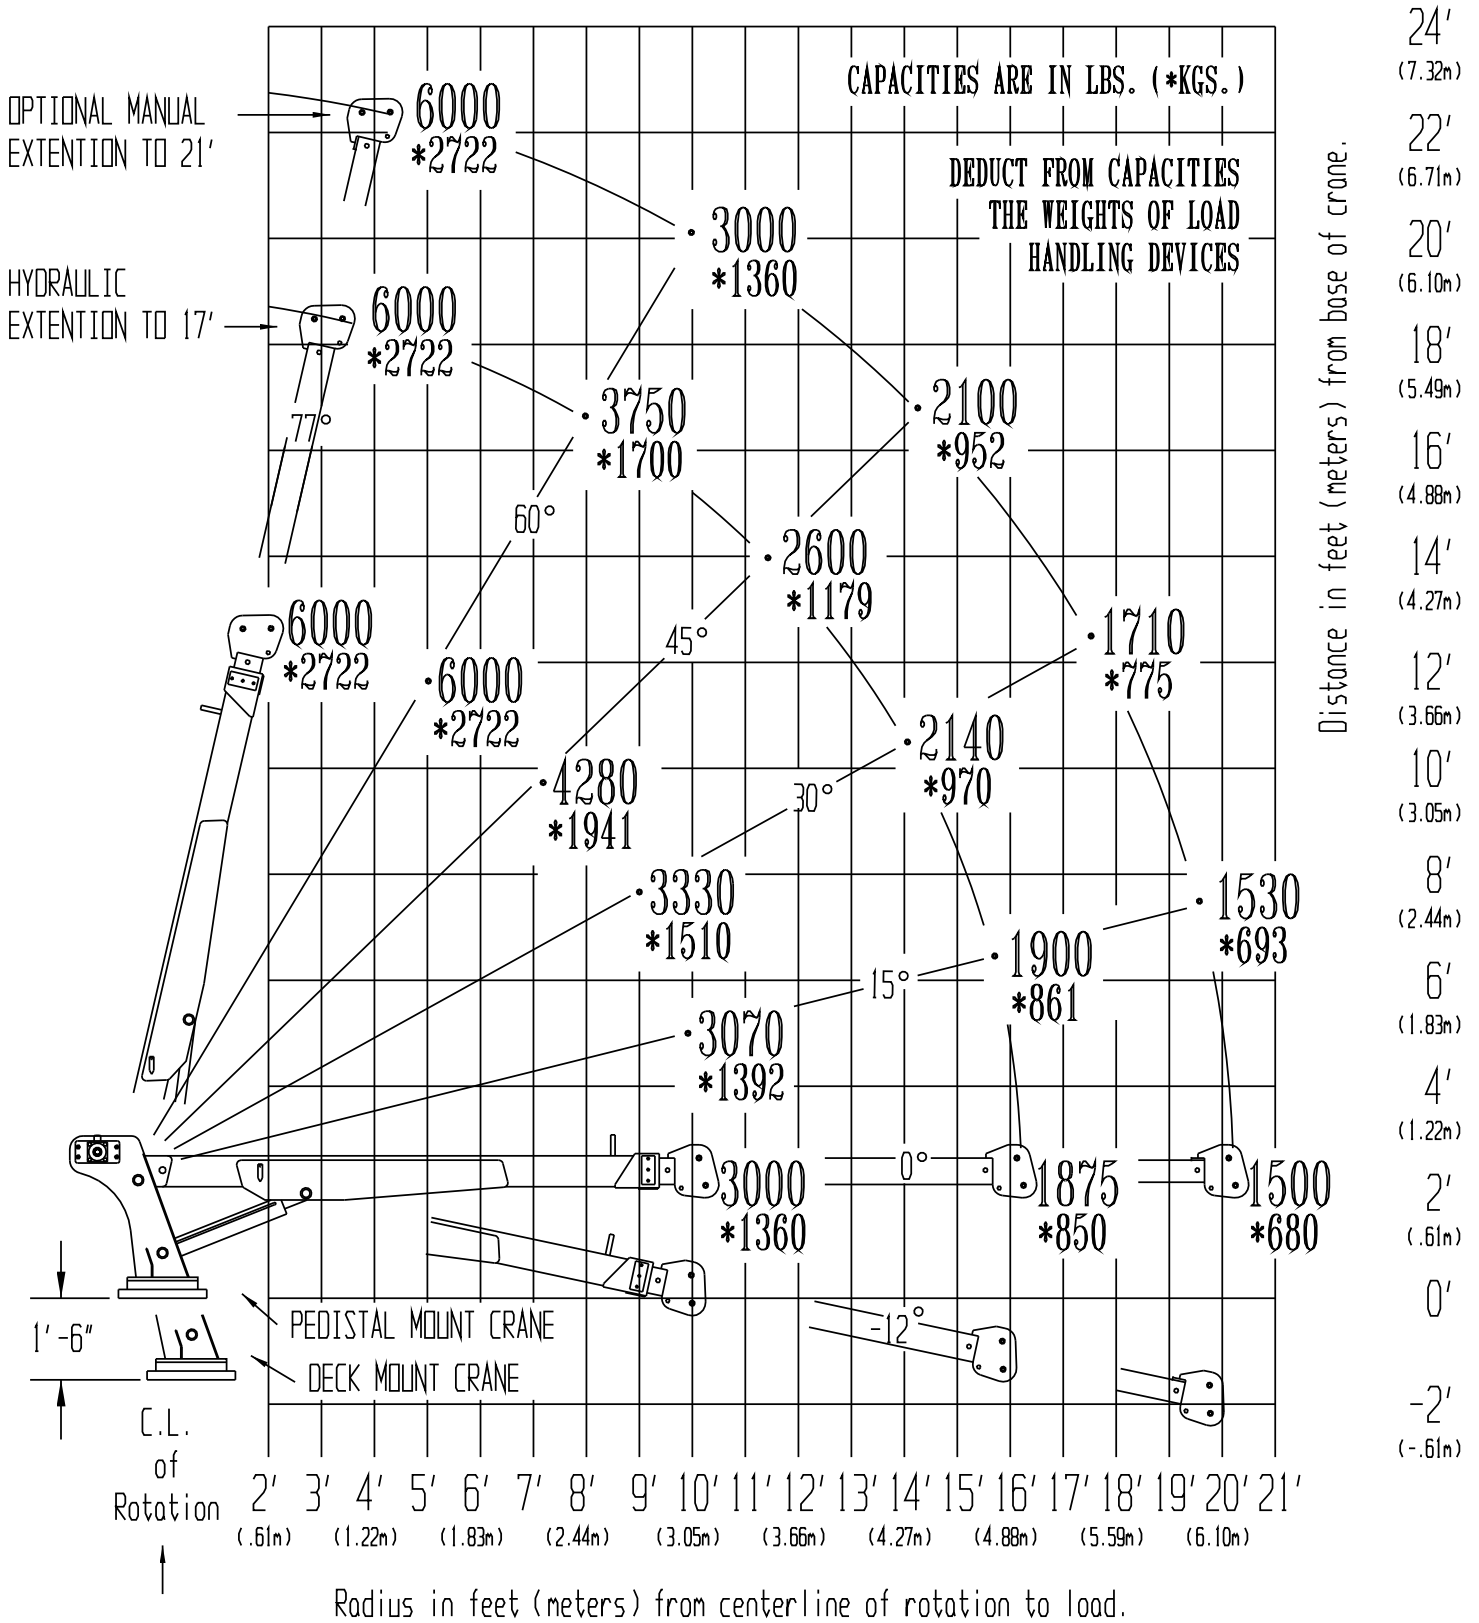

3016-20

CRANE CAPACITY CHART

30,000 FT/LB CRANE RATING

MAINTAINER CORP. OF IOWA, INC.

HWY 60 S, SHELDON, IA 51201
712-324-4511